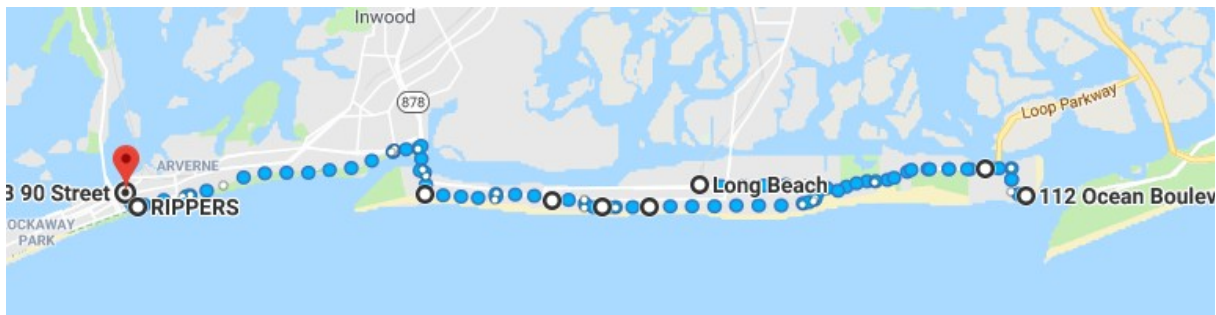

LONG BEACH - FAR ROCKAWAY

BOUNDARIES: Long Beach - Far Rockaway

DISTANCE: 19 miles (Google maps 1). 9 miles (Google maps 2)

SUBWAY: LIRR to Long Beach

Google Maps 1: <https://goo.gl/maps/s1UWsBRp3n52>

Google Maps 2: <https://goo.gl/maps/Tyn6U4Ntwhs>

ROUTE SUMMARY

This is a very long walk! About 19 miles.

Choose google maps 2 for a shorter route(9 miles)

It includes a train ride via Long Island Rail Road (LIRR)

1. Take the LIRR from Pennsylvania Station(Manhattan) to Long Beach.
2. The fare is about \$10-\$15 depending on peak / off Peak.
3. The ride takes approx. 1 hour.
4. After arriving at Long Beach station, start walking East on E Park Avenue.
5. Continue on Lido Boulevard
6. Turn right on Parkside Road Drive
7. Turn left on Ocean Boulevard. You are now at the Eastern part of the peninsula.
8. Walk back to Lido Boulevard and walk West.
9. Turn left on Greenway Road.
10. Bear right on Eva Drive.
11. Turn left on Fairway Road which turns into Richmond Road.
12. Turn left on Maple Boulevard.
13. Turn right on E Broadway
14. Turn left on Neptune Boulevard
15. Enter the boardwalk and walk West
16. There are several passages from the boardwalk to West Broadway.

Google Maps 2:

17. Continue West on West Broadway
18. West Broadway turns into Oceanview Avenue. Continue walking West.
19. Turn right on Minnesota Avenue.
20. Turn left on West Beach Street
21. Continue walking West on Beach Street.
22. Turn right on Yates Avenue
23. Continue on Ocean Boulevard
24. Visit Atlantic Beach.
25. Turn right on Albany Boulevard
26. Turn left on Rescue Road
27. Take the pedestrian path over Atlantic Beach Bridge.
28. Continue West on Seagirt Avenue
29. Turn right to the boardwalk and continue West on Rockaway Beachwalk.
30. Turn right on Beach 90th Street to the subway.