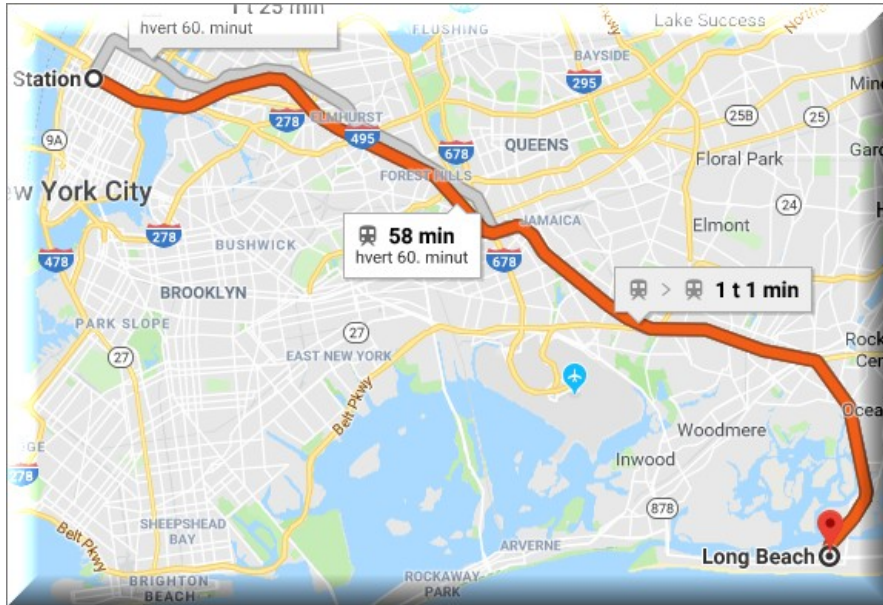

LONG BEACH - FAR ROCKAWAY

BOUNDARIES: Long Beach - Far Rockaway

DISTANCE: 19 miles (Google maps 1). 9 miles (Google maps 2)

SUBWAY: LIRR to Long Beach

Google Maps 1: <https://goo.gl/maps/s1UWsBRp3n52>

Google Maps 2: <https://goo.gl/maps/Tyn6U4Ntwhs>

ROUTE SUMMARY

This is a very long walk! About 19 miles.

Choose google maps 2 for a shorter route(9 miles)

It includes a train ride via Long Island Rail Road (LIRR)

1. Take the LIRR from Pennsylvania Station(Manhattan) to Long Beach.
2. The fare is about \$10-\$15 depending on peak / off Peak.
3. The ride takes approx. 1 hour.
4. After arriving at Long Beach station, start walking East on E Park Avenue.
5. Continue on Lido Boulevard
6. Turn right on Parkside Road Drive
7. Turn left on Ocean Boulevard. You are now at the Eastern part of the peninsula.
8. Walk back to Lido Boulevard and walk West.
9. Turn left on Greenway Road.
10. Bear right on Eva Drive.
11. Turn left on Fairway Road which turns into Richmond Road.
12. Turn left on Maple Boulevard.
13. Turn right on E Broadway
14. Turn left on Neptune Boulevard
15. Enter the boardwalk and walk West
16. There are several passages from the boardwalk to West Broadway.

Google Maps 2:

17. Continue West on West Broadway
18. West Broadway turns into Oceanview Avenue. Continue walking West.
19. Turn right on Minnesota Avenue.
20. Turn left on West Beach Street
21. Continue walking West on Beach Street.
22. Turn right on Yates Avenue
23. Continue on Ocean Boulevard
24. Visit Atlantic Beach.
25. Turn right on Albany Boulevard
26. Turn left on Rescue Road
27. Take the pedestrian path over Atlantic Beach Bridge.
28. Continue West on Seagirt Avenue
29. Turn right to the boardwalk and continue West on Rockaway Beachwalk.
30. Turn right on Beach 90th Street to the subway.